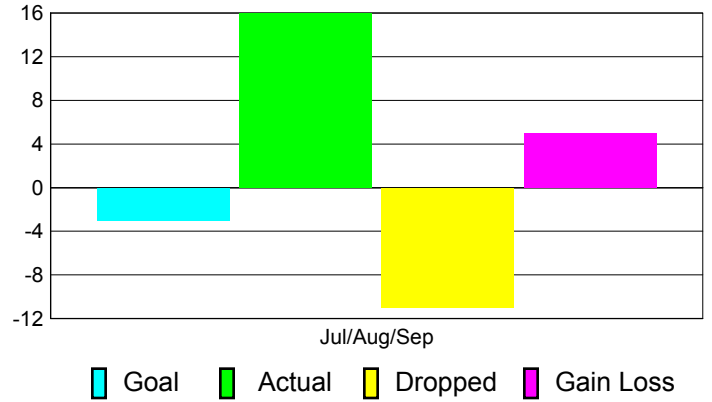

Membership Results 2012-2013

Goal, New, Dropped, Gain/Loss